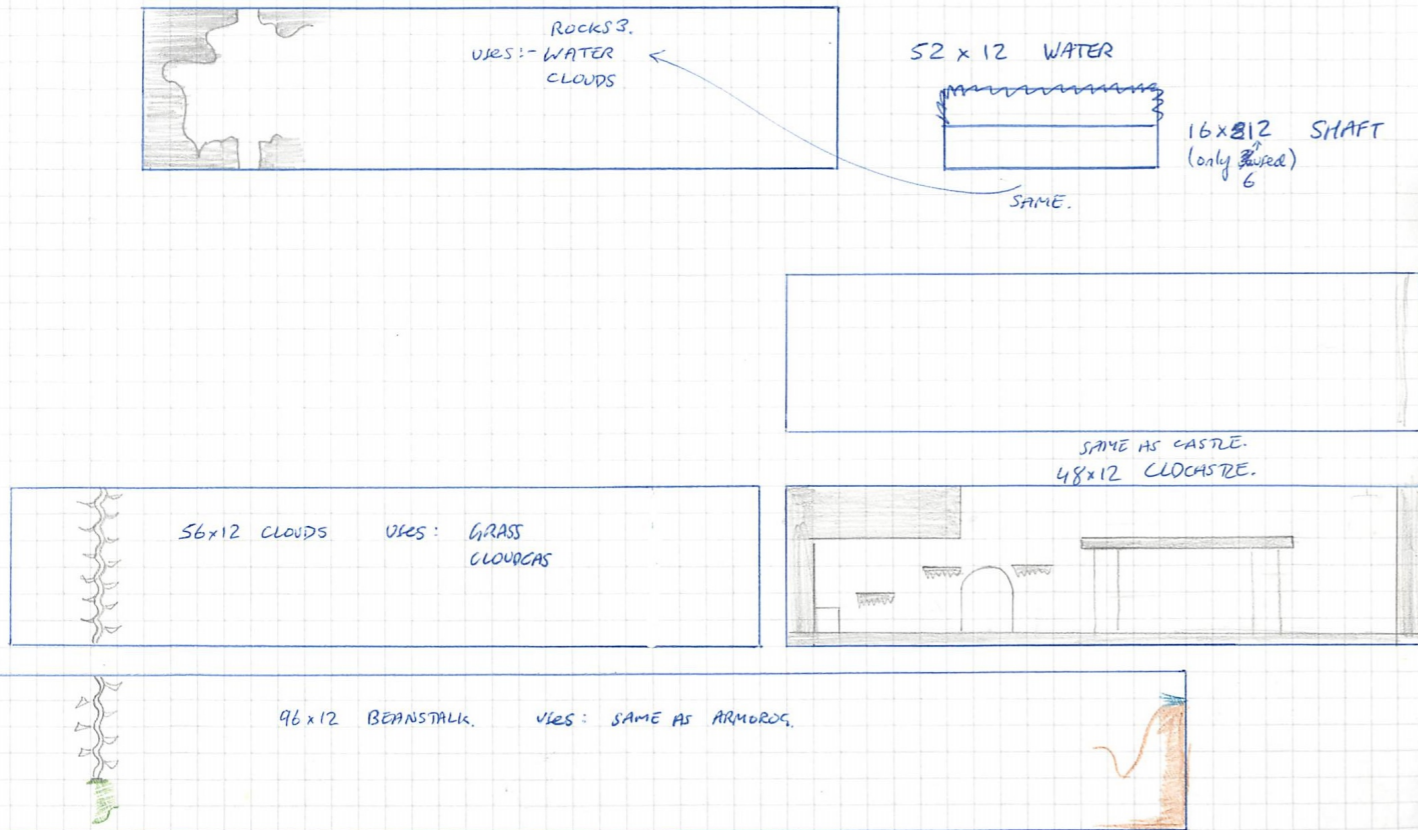

A.W. DIZZY

2/10/92