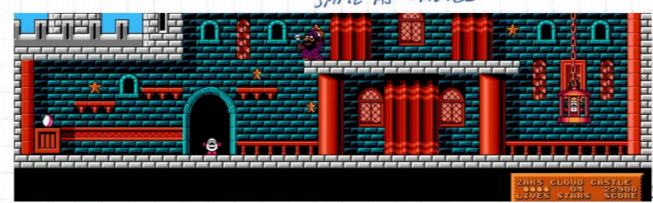

52 x 12 WATER  
16 x 8 12 SHAFT  
(only 6  
SAME.

16 x 8 12 SHAFT  
(only 6  
SAME.

SAME AS CASTLE.

64 x 12 FOREST TOP

64 x 12 FOREST MIDDLE

64 x 12 MINE HUT

32  
16 x 12 MINE  
USES:- ROCKS?  
DUDR  
GRATES  
MINE