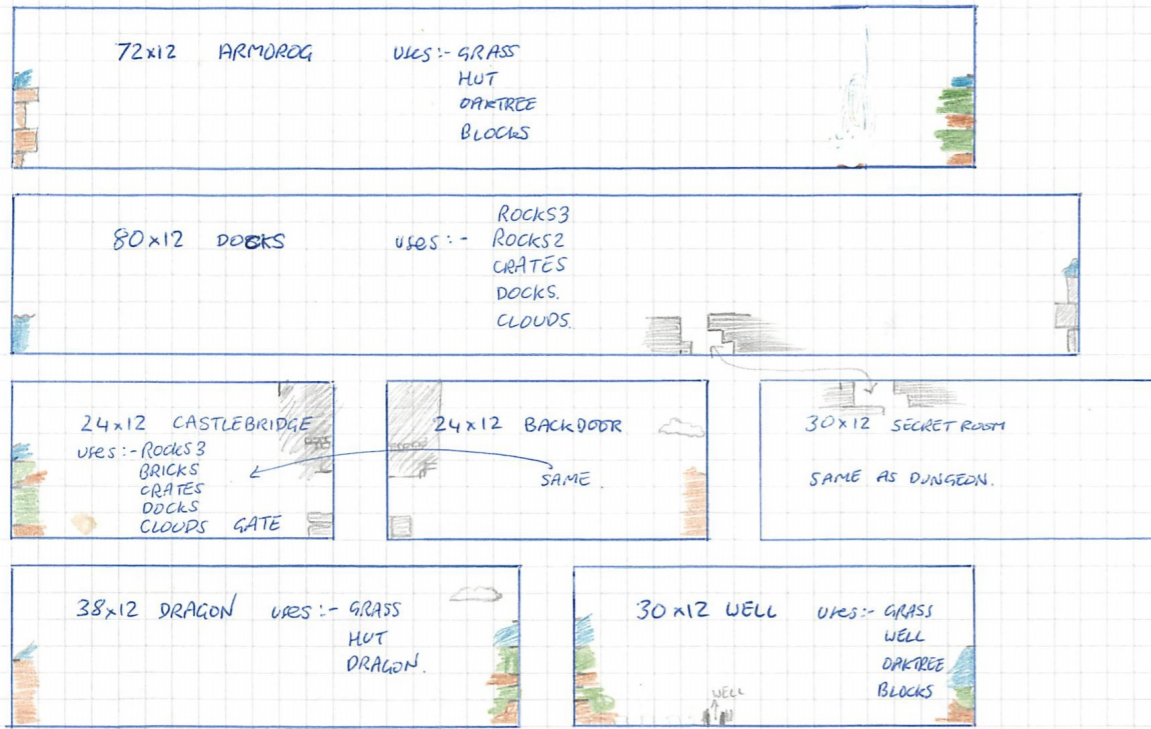

A.W. DIZZY

2/10/92