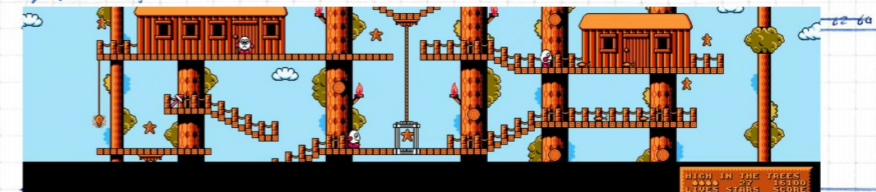

52 x 12 WATER  
16 x 8 12 SHAFT  
(only 6  
SAME.

16 x 8 12 SHAFT  
(only 6  
SAME.

SAME AS CASTLE.

64 x 12 FOREST TOP

64 x 12 FOREST MIDDLE

64 x 12 MINE HUT

32  
16 x 12 MINE  
USES:- ROCKS?  
DUDR  
GRATES  
MINE