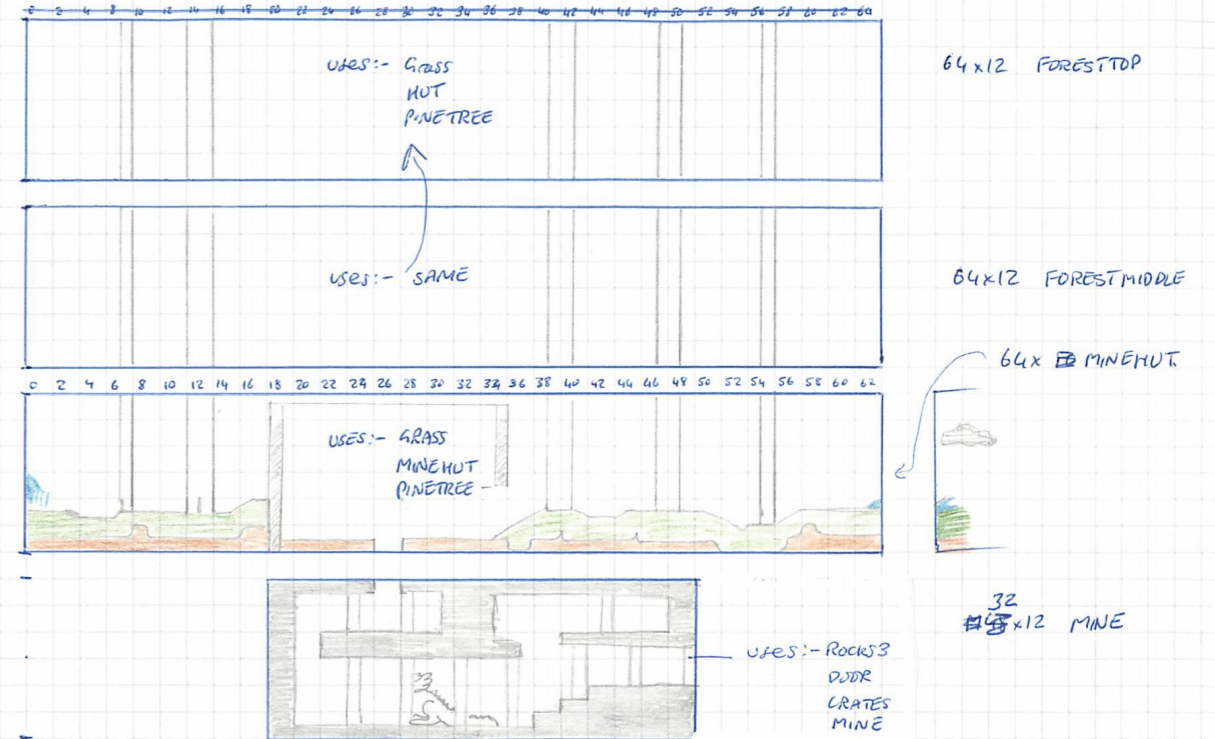

A.W. DIZZY

2/10/92

A.W. DIZZY

2/10/92

A.W. DIZZY

2/10/92

A.W. DIZZY