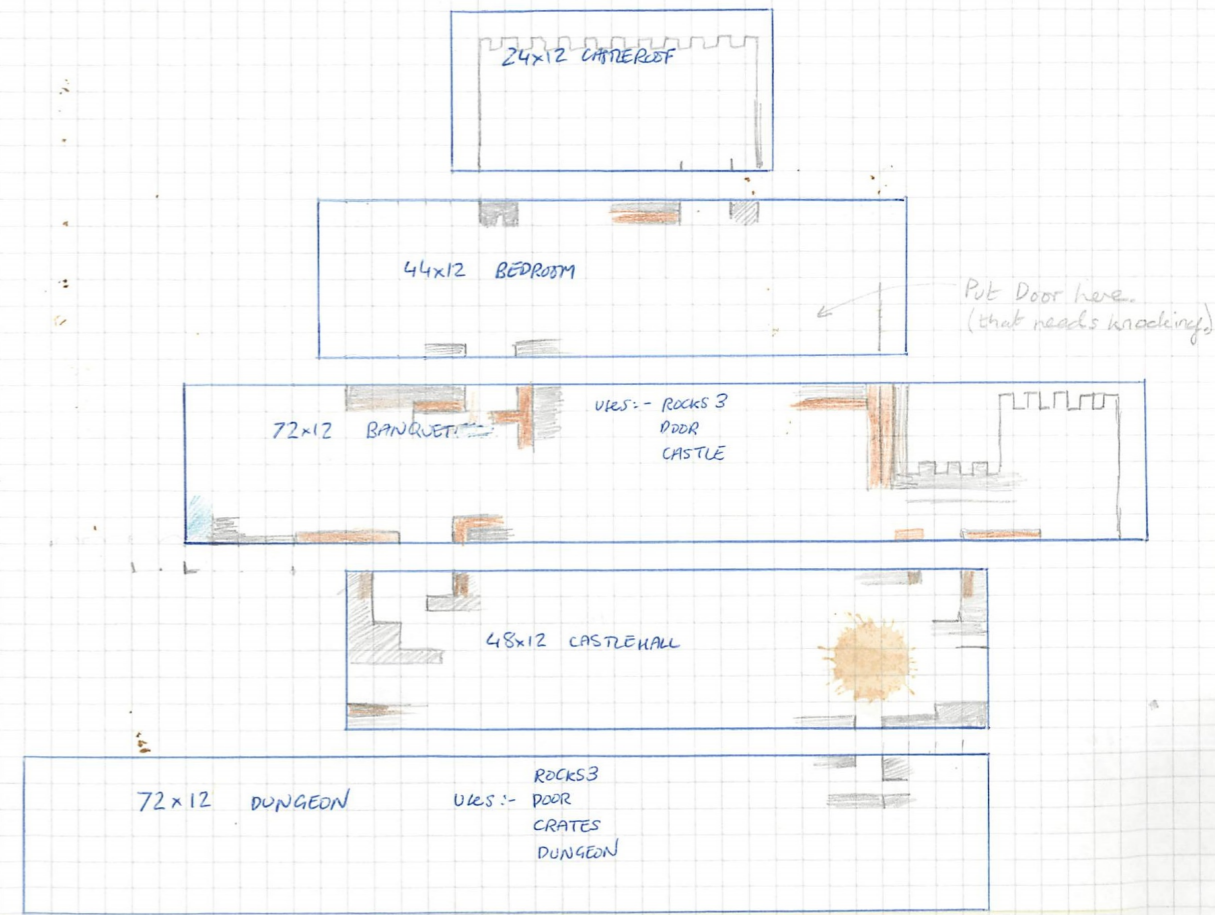

A.W. DIZZY

2/10/92